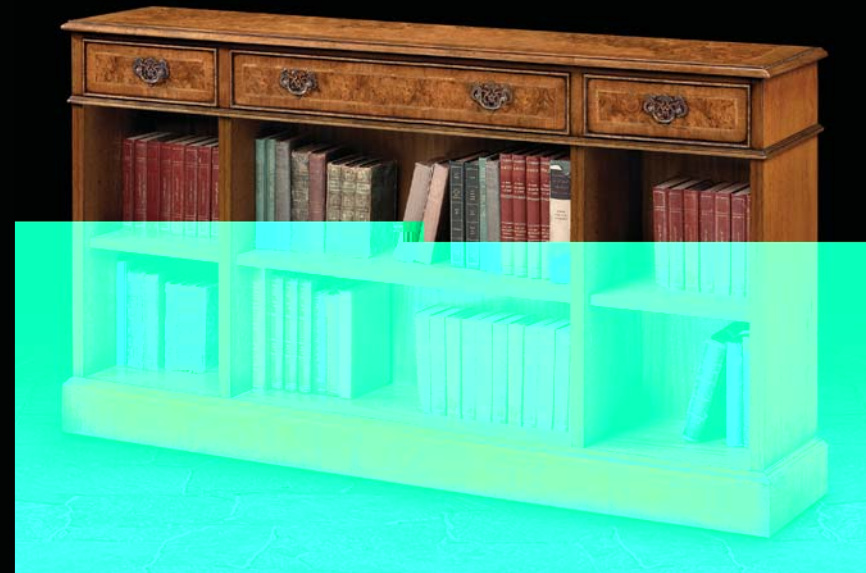

AMC 286 3 Drawer Low Bookcase
W152cm/60" D33cm/13" H76cm/30"
Burr Walnut

AMC 235 Revolving Bookcase
W61cm/24" D61cm/24"
H61cm/24" Mahogany