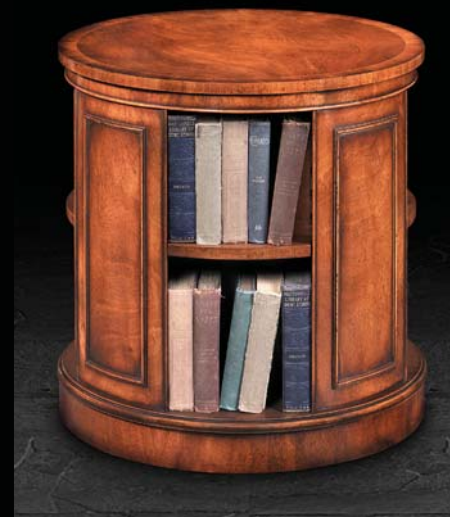

AMC 286 3 Drawer Low Bookcase  
W152cm/60" D33cm/13" H76cm/30"  
Burr Walnut

AMC 226 Occasional Tables/Cupboards  
W55cm/21" D51cm/20" H76cm/30" Mahogany

AMC 229 Victorian Coffee Table with hidden drawer at side  
W137cm/54" D76cm/30" H51cm/20" Mahogany

AMC 106 Open Bookcase  
W102cm/40" D36cm/14"  
H185cm/73" Mahogany

AMC 235 Revolving Bookcase  
W61cm/24" D61cm/24"  
H61cm/24" Mahogany

**The Royal Crescent Collection**  
has been inspired by the grace and elegance  
of the Georgian period. All pieces can be  
manufactured in different timbers and most  
items are available in bespoke sizes.