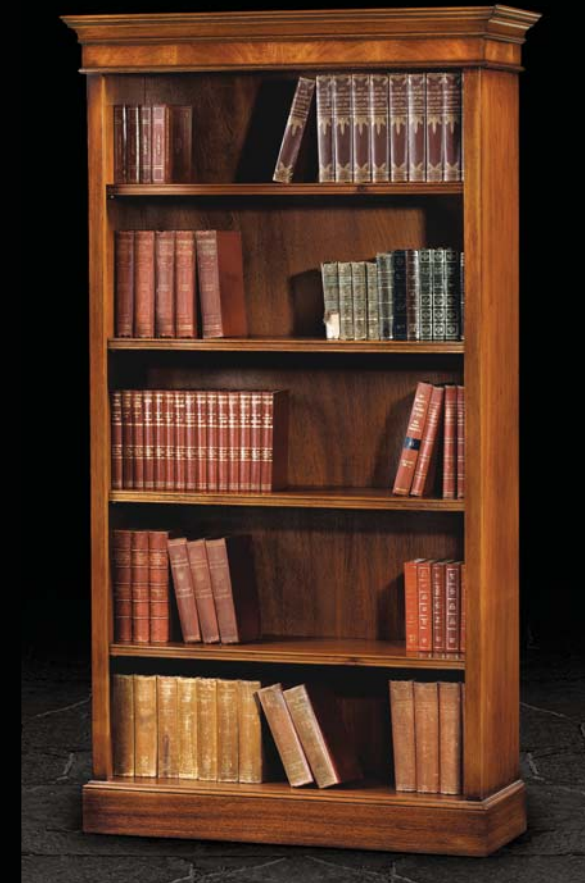

AMC 286 3 Drawer Low Bookcase  
W152cm/60" D33cm/13" H76cm/30"  
Burr Walnut

AMC 226 Occasional Tables/Cupboards  
W55cm/21" D51cm/20" H76cm/30" Mahogany

AMC 229 Victorian Coffee Table with hidden drawer at side  
W137cm/54" D76cm/30" H51cm/20" Mahogany

AMC 106 Open Bookcase  
W102cm/40" D36cm/14"  
H185cm/73" Mahogany

AMC 235 Revolving Bookcase  
W61cm/24" D61cm/24"  
H61cm/24" Mahogany

**The Royal Crescent Collection**  
has been inspired by the grace and elegance  
of the Georgian period. All pieces can be  
manufactured in different timbers and most  
items are available in bespoke sizes.